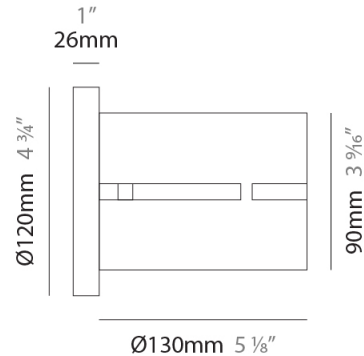

PROJECT	
TYPE	
SPECIFIER	
QUANTITY	
DATE	

LUZ OCULTA METAL SURFACE

D53027-

base number   Finish
Options

1. To build a product code in our configurator select the specify button on the base model # product page
2. To build a manual product code on this datasheet choose from the options listed below in blue font and add the suffix to the base model #

GENERAL

Series: Luz Oculta
Subseries: Luz Oculta Metal
Brand: Fambuena
Division: Design
Mounting Type: Surface
Mounting Location: Wall
Subcategory: Ambient

PHYSICAL

Shape: Cylinder
Diameter (mm): 130
Diameter (in): 5 1/8
Height (mm): 120
Depth (mm): 156
Height (in): 4 3/4
Depth (in): 6 1/8
Light Distribution: Direct / Indirect
Fixture Finish: [BRA](#) / [BRZ](#) / [ABR](#)
Fixture Material: Metal

ELECTRICAL

Number of Lamps: 1
Lamp Type: LED Retrofit
Lamp Shape: T4
Bulb Included: Bulb Not Included
Max. Wattage Per Lamp (W): 5
Lamp Base: G9
Input Voltage (V): 120

LED

OPTICAL

RATINGS AND CERTIFICATIONS

Certified By: Certified for North American Standards
IP rating: IP20