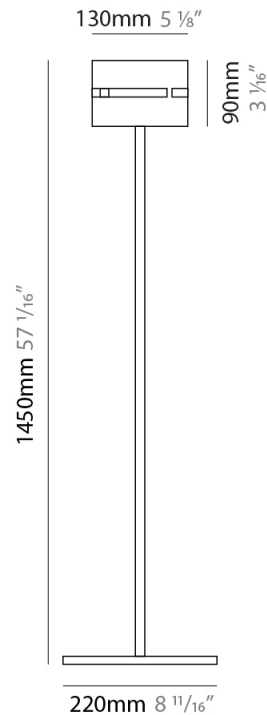

PROJECT	_____
TYPE	_____
SPECIFIER	_____
QUANTITY	_____
DATE	_____

LUZ OCULTA METAL PORTABLE

D54023-

base number   Finish
Options

1. To build a product code in our configurator select the specify button on the base model # product page
2. To build a manual product code on this datasheet choose from the options listed below in blue font and add the suffix to the base model #

GENERAL

Series: Luz Oculta
Subseries: Luz Oculta Metal
Brand: Fambuena
Division: Design
Mounting Type: Portable
Mounting Location: Floor
Subcategory: Floor

PHYSICAL

Shape: Cylinder
Diameter (mm): 130
Diameter (in): 5 1/8
Height (mm): 1450
Height (in): 57 1/16
Light Distribution: Direct / Indirect
Fixture Finish: [BRA](#) / [BRZ](#) / [ABR](#)
Fixture Material: Metal
Upon Request: Bolt Down

ELECTRICAL

Number of Lamps: 1
Lamp Type: LED Retrofit
Lamp Shape: T4
Bulb Included: Bulb Not Included
Max. Wattage Per Lamp (W): 5
Lamp Base: G9
Input Voltage (V): 120

LED

OPTICAL

RATINGS AND CERTIFICATIONS

Certified By: Certified for North American Standards
IP rating: IP20