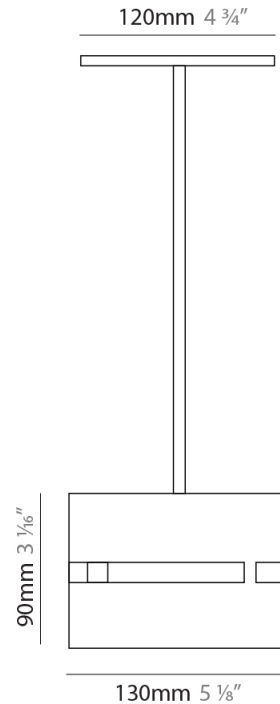

PROJECT	_____
TYPE	_____
SPECIFIER	_____
QUANTITY	_____
DATE	_____

LUZ OCULTA METAL SUSPENSION

D51033-

base number   Finish
Options

1. To build a product code in our configurator select the specify button on the base model # product page
2. To build a manual product code on this datasheet choose from the options listed below in blue font and add the suffix to the base model #

GENERAL

Series: Luz Oculta
Subseries: Luz Oculta Metal
Brand: Fambuena
Division: Design
Mounting Type: Suspension
Mounting Location: Ceiling
Subcategory: Pendant

PHYSICAL

Shape: Rectangle
Diameter (mm): 130
Diameter (in): 5 1/8
Height (mm): 90
Height (in): 4 1/2
Light Distribution: Direct / Indirect
Fixture Finish: [BRA](#) / [BRZ](#) / [ABR](#)
Fixture Material: Metal
Cable Details: Cable length 2000mm / 79"

ELECTRICAL

Number of Lamps: 1
Lamp Type: LED Retrofit
Lamp Shape: T4
Bulb Included: Bulb Not Included
Max. Wattage Per Lamp (W): 5
Lamp Base: G9
Input Voltage (V): 120

LED

OPTICAL

RATINGS AND CERTIFICATIONS

Certified By: Certified for North American Standards
IP rating: IP20