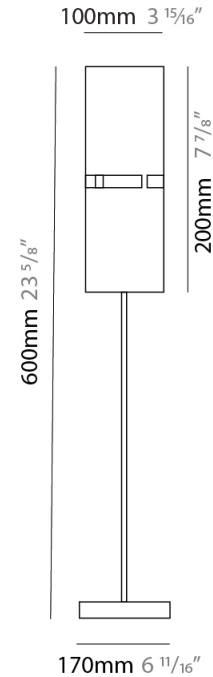

PROJECT	_____
TYPE	_____
SPECIFIER	_____
QUANTITY	_____
DATE	_____

LUZ OCULTA METAL PORTABLE

D54027-

base number   Finish
Options

1. To build a product code in our configurator select the specify button on the base model # product page
2. To build a manual product code on this datasheet choose from the options listed below in blue font and add the suffix to the base model #

GENERAL

Series: Luz Oculta
Subseries: Luz Oculta Metal
Brand: Fambuena
Division: Design
Mounting Type: Portable
Mounting Location: Table
Subcategory: Table

PHYSICAL

Shape: Cylinder
Diameter (mm): 100
Diameter (in): 3 ¹⁵/₁₆
Height (mm): 600
Height (in): 23 ⁵/₈
Light Distribution: Direct / Indirect
Fixture Finish: [BRA](#) / [BRZ](#) / [ABR](#)
Fixture Material: Metal
Upon Request: Bolt Down

ELECTRICAL

Number of Lamps: 1
Lamp Type: LED Retrofit
Lamp Shape: T4
Bulb Included: Bulb Not Included
Max. Wattage Per Lamp (W): 5
Lamp Base: G9
Input Voltage (V): 120

LED

OPTICAL

RATINGS AND CERTIFICATIONS

Certified By: Certified for North American Standards
IP rating: IP20